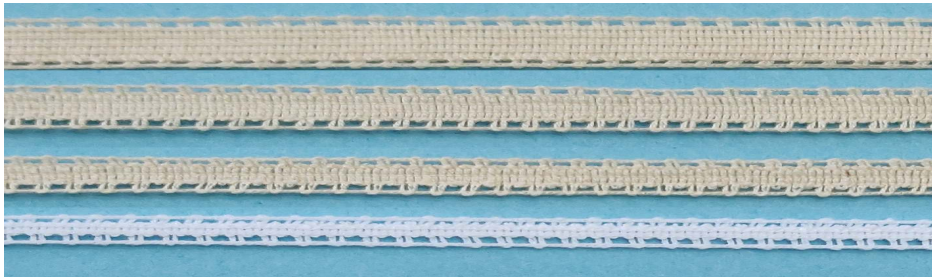

## MERLETTI A FUSELLO

Lace - dentelle - Encaje - Spitze

*Trina Rinascimento 100% Cotone*  
 Lace Renaissance 100% Cotton - Dentelle Renaissance 100% Coton  
 Encaje Renacimiento 100% Algodón - Spitze Renaissance 100% Baumwolle

1 - Bianco/White  
 2 - Ecrù/Ecru

1320/5

12mm

10mm

8mm

6mm

Cotton Lace With Squared Nylon Ribbon

1320/8 5cm